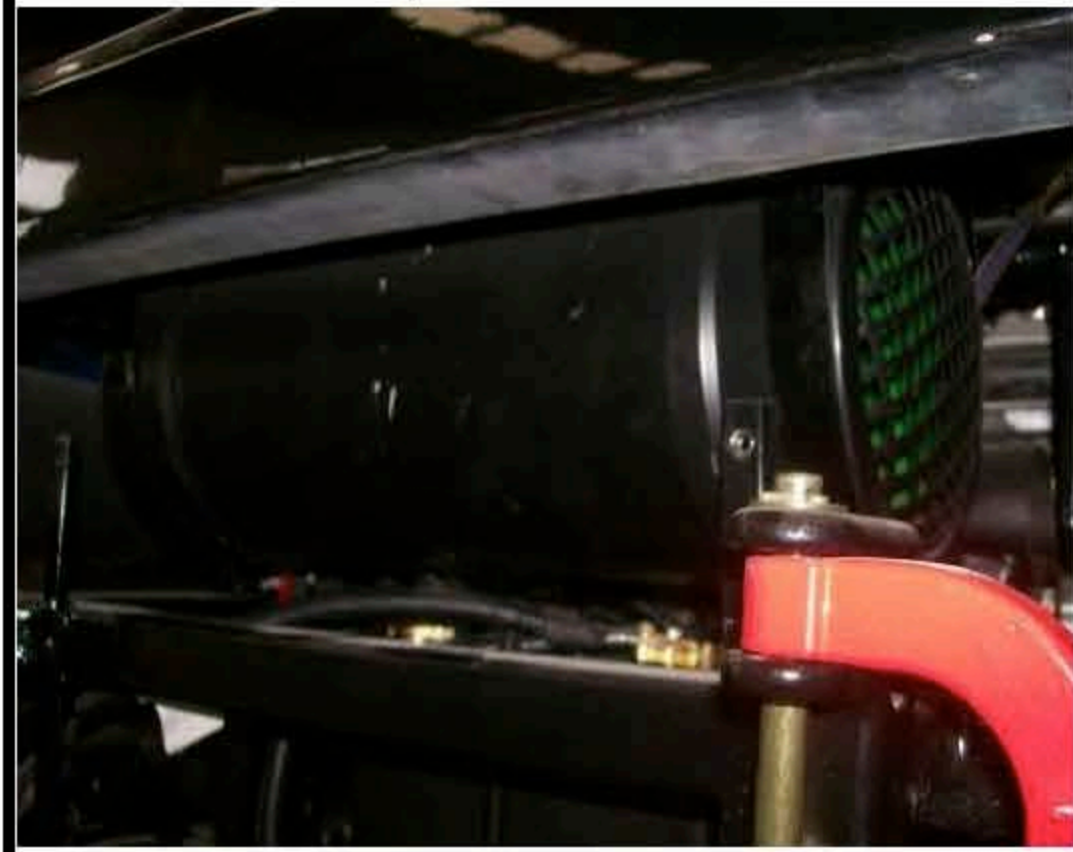

Optional accessories for LZG800E

Adjustable mirror glass: \$20.00

Storage box & armrest: \$15.00

Inner foot cushion: \$30.00

Subwoofer: \$85.00

Double wiper: \$60.00

Spare tire: \$200.00

Inner rear view mirror: \$10.00