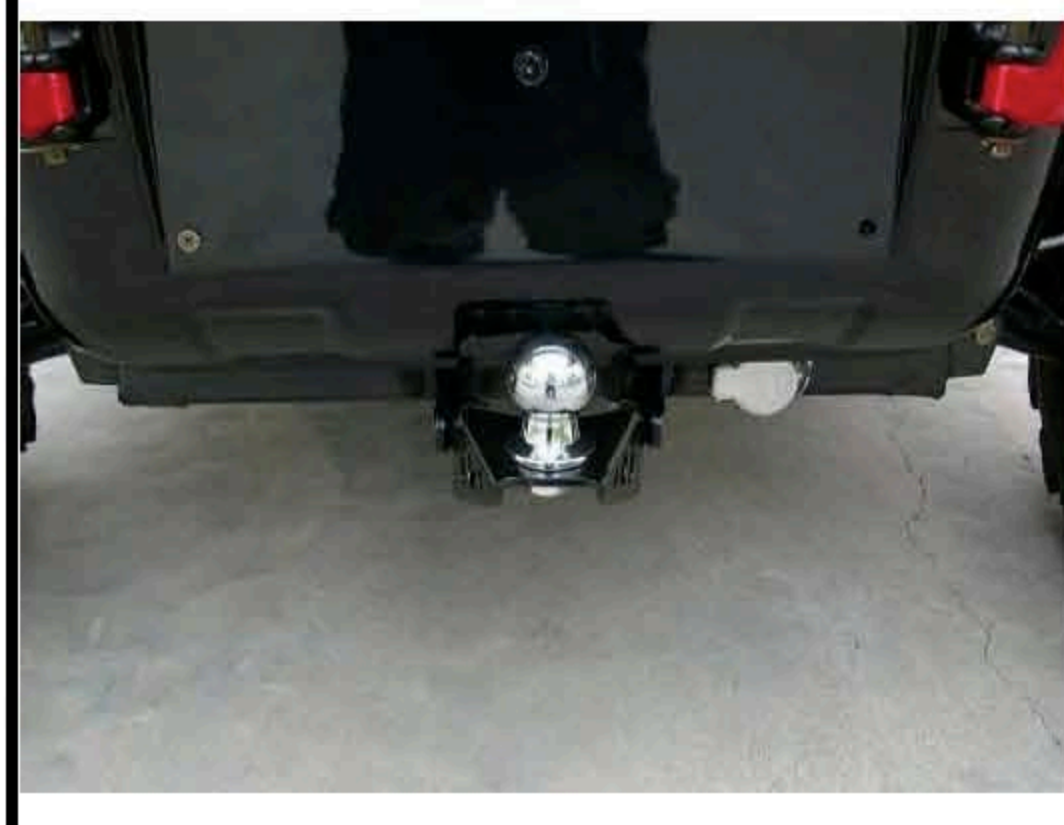

Trailer coupling and cable: $50.00