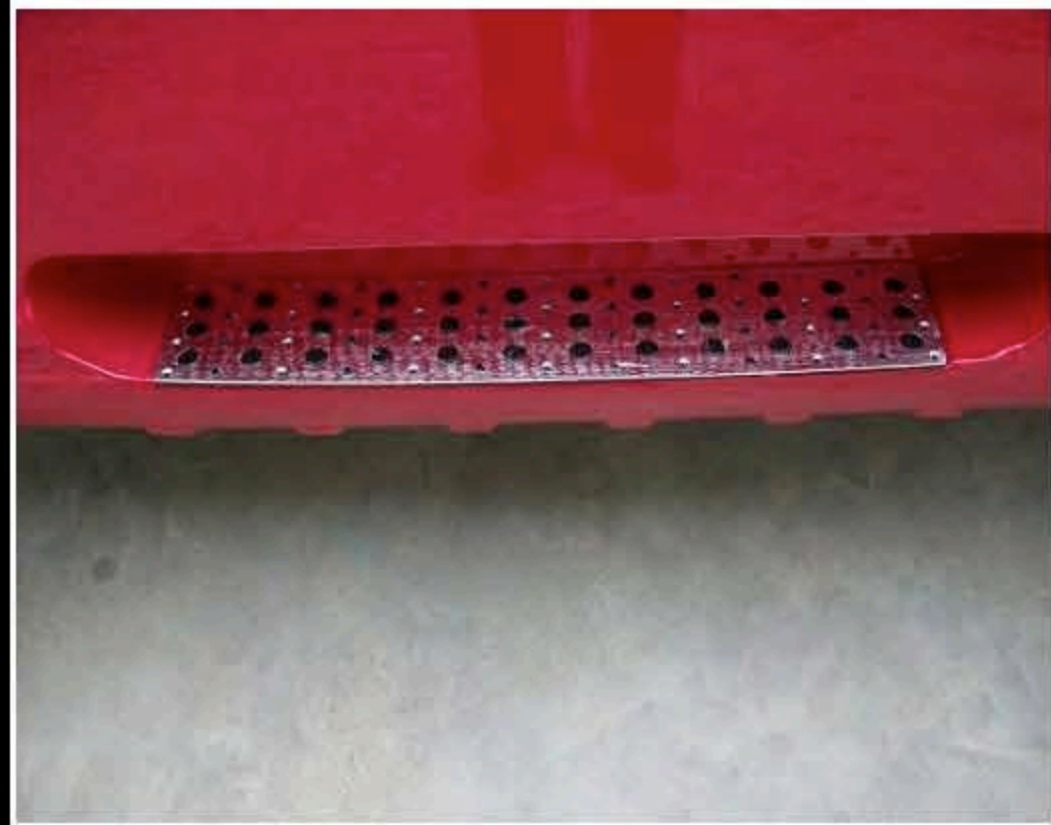

Top and doors: \$150.00

Aluminum foot steps: \$35.00

Trailer coupling and cable: \$50.00

On road tyre: \$0.00

Buick Red painting : \$85.00

All White painting: \$50.00

Ferrari red painting: \$65.00

Orange painting: \$85.00